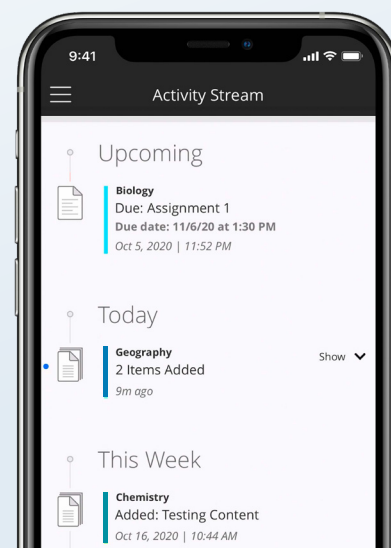

## Base Navigation

Blackboard® Learn

# A Better Way to Navigate Blackboard® Learn

Life as a student is hectic and staying on top of your courses is not always easy, which is why you're going to enjoy using Base Navigation for Blackboard Learn!

Base Navigation offers a new way to navigate your learning environment that will save you time and help you keep track of what's most important. Its sleek, personalized interface enables instant access to the information you need. It highlights what's new and what's due and offers valuable insights into your academic performance.

## Five top things students love about Base Navigation

- 1 It's enjoyable to use**  
 With a modern, easy to use, mobile-friendly view into Blackboard Learn, Base Navigation is fun to use.
- 2 Gets you where you need to be faster**  
 By surfacing information from all your courses and organizations in one place, Base Navigation makes it a cinch to get in, get it done, and move on with life!
- 3 Works great on all devices**  
 Base Navigation works on your desktop, laptop, tablet, and phone, so your learning experience will be terrific regardless of device.
- 4 Shows you how you're performing**  
 Quickly check grades across all your courses at a glance—and dive into any course for more detail with just one click.
- 5 Offers a personalized view just for you**  
 Based on your personal preferences and role, Base Navigation delivers meaningful content that is most useful to you.