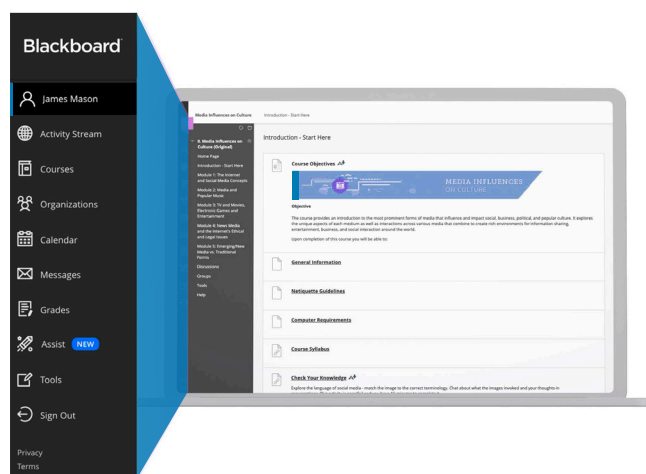

## Base Navigation

Blackboard® Learn

# A Better Way to Navigate Blackboard® Learn

Life as a student is hectic and staying on top of your courses is not always easy, which is why you're going to enjoy using Base Navigation for Blackboard Learn!

Base Navigation offers a new way to navigate your learning environment that will save you time and help you keep track of what's most important. Its sleek, personalized interface enables instant access to the information you need. It highlights what's new and what's due and offers valuable insights into your academic performance.

## Five top things students love about Base Navigation

- 1 It's enjoyable to use**  
 With a modern, easy to use, mobile-friendly view into Blackboard Learn, Base Navigation is fun to use.
- 2 Gets you where you need to be faster**  
 By surfacing information from all your courses and organizations in one place, Base Navigation makes it a cinch to get in, get it done, and move on with life!
- 3 Works great on all devices**  
 Base Navigation works on your desktop, laptop, tablet, and phone, so your learning experience will be terrific regardless of device.
- 4 Shows you how you're performing**  
 Quickly check grades across all your courses at a glance—and dive into any course for more detail with just one click.
- 5 Offers a personalized view just for you**  
 Based on your personal preferences and role, Base Navigation delivers meaningful content that is most useful to you.