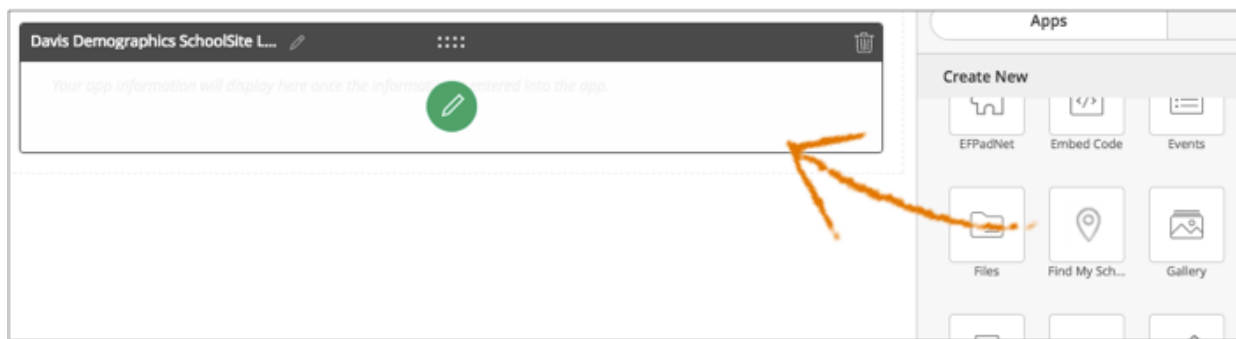

The Davis Demographics SchoolSite Locator app is a Web Community Manager custom app that must be downloaded to use. Please contact your Site Administrator for additional information.

Add the Davis Demographics SchoolSite Locator app

Drag the *Find My School* app onto your page.

1. Select *Edit*.
2. Paste the *District code* you received from Davis Demographics.
3. Enter the *Description* instructions for visitors to type their address to search for schools in their location.
4. Select *Save* when finished.