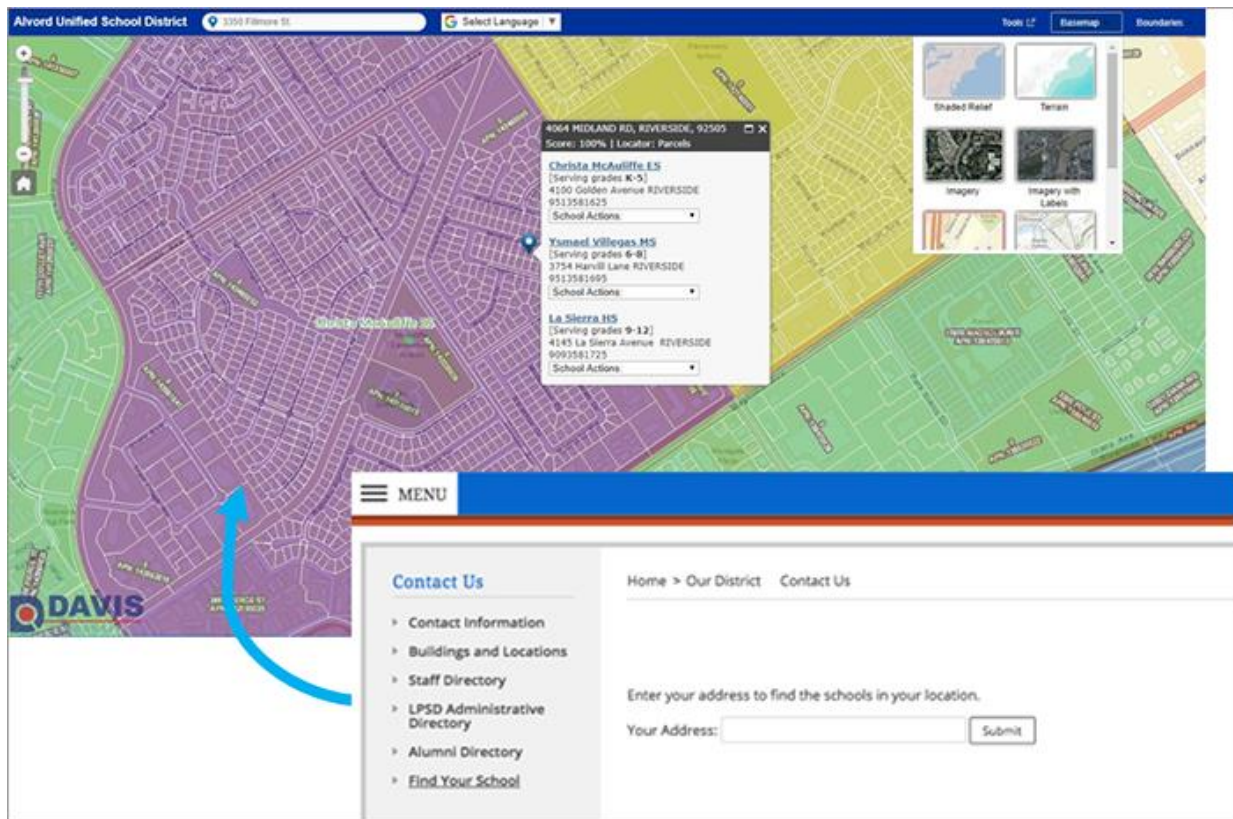

Davis Demographics SchoolSite Locator App User Guide

Help your visitors find their school. With the Davis Demographics SchoolSite Locator app, visitors enter their address and view the school boundaries for their district. This helps them determine the school boundaries they live in, and which school their students would attend.

Register with Davis Demographics

SchoolSite Locator is a subscription service from Davis Demographics. If your district already has a subscription to SchoolSite Locator, paste your unique District code from your URL into the app. To learn more about the app or to obtain a subscription, select *Register with Davis Demographics* and fill in the requested information. A member of the Davis Demographics team will contact you.

The Davis Demographics SchoolSite Locator app is a Web Community Manager custom app that must be downloaded to use. Please contact your Site Administrator for additional information.

Add the Davis Demographics SchoolSite Locator app